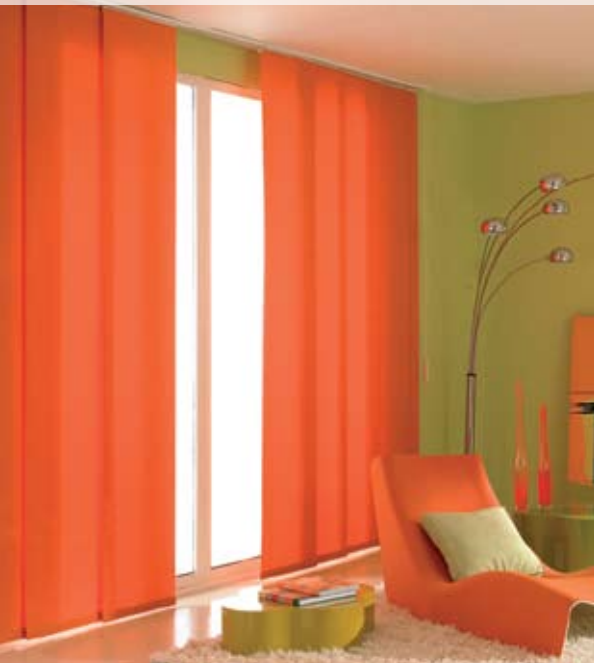

PANEL BLINDS

Windows are made for blinds

Panel blinds offer a truly modern alternative to vertical blinds. Ideal for large windows or patio doors, they simply slide back and forth. They make great room dividers in open plan spaces. And they really make a statement.

create a truly modern feel

fantastic divider in open plan spaces

Panel blinds

stylish way to
manage light
in your home

- ✦ made to measure
- ✦ suitable for large windows
- ✦ high quality
- ✦ stain resistant fabrics
- ✦ wide choice of fabrics
- ✦ wide choice of colours
- ✦ wide choice of patterns

Our panel blinds come with a full 2 year quality guarantee

PANEL BLINDS

Panel blinds sit neatly behind each other allowing maximum light and privacy control in your home. They can be stacked left or right or split in the middle, to create any style and look you want.

suede effect

vibrant colours

yet truly functional

Specification

- ✦ sit neatly behind each other
- ✦ available in panel widths 30cm, 45cm & 60cm
- ✦ up to 5 m wide
- ✦ up to 3.5m high
- ✦ available in black-out and dim-out
- ✦ available in flame retardant options
- ✦ available in sheer, suede and traditional fabrics