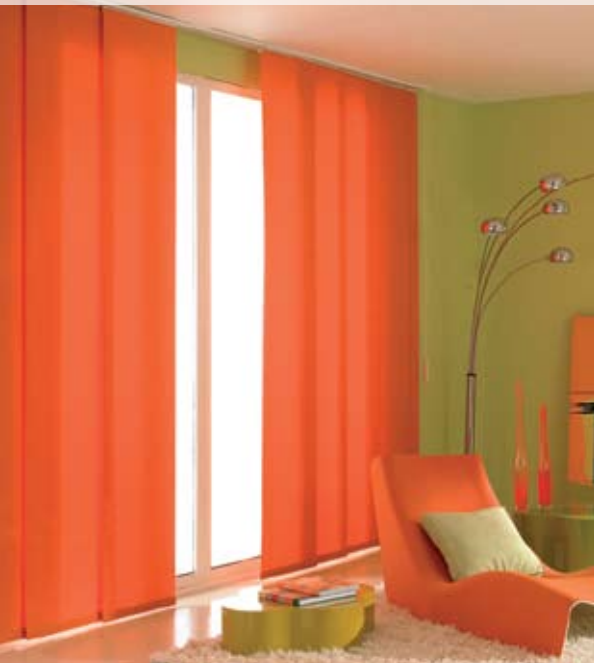

PANEL BLINDS

Windows are made for blinds

Panel blinds offer a truly modern alternative to vertical blinds. Ideal for large windows or patio doors, they simply slide back and forth. They make great room dividers in open plan spaces. And they really make a statement.

create a truly modern feel

fantastic divider in open plan spaces

Panel blinds

stylish way to
manage light
in your home

- ✦ made to measure
- ✦ suitable for large windows
- ✦ high quality
- ✦ stain resistant fabrics
- ✦ wide choice of fabrics
- ✦ wide choice of colours
- ✦ wide choice of patterns

Our panel blinds come with a full 2 year quality guarantee

PANEL BLINDS

Panel blinds sit neatly behind each other allowing maximum light and privacy control in your home. They can be stacked left or right or split in the middle, to create any style and look you want.

suede efect

vibrant colours

yet truly functional

Specification

- ✦ sit neatly behind each other
- ✦ available in panel widths 30cm, 45cm & 60cm
- ✦ up to 5 m wide
- ✦ up to 3.5m high
- ✦ available in black-out and dim-out
- ✦ available in flame retardant options
- ✦ available in sheer, suede and traditional fabrics