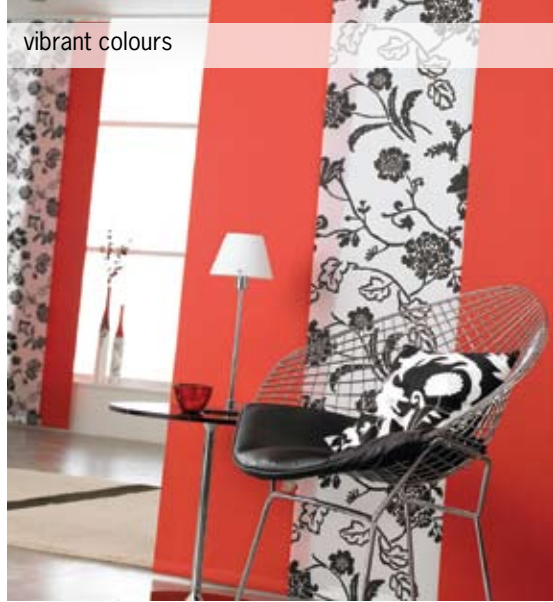

suede efect

vibrant colours

yet truly functional

Specification

- ✦ sit neatly behind each other
- ✦ available in panel widths 30cm, 45cm & 60cm
- ✦ up to 5 m wide
- ✦ up to 3.5m high
- ✦ available in black-out and dim-out
- ✦ available in flame retardant options
- ✦ available in sheer, suede and traditional fabrics